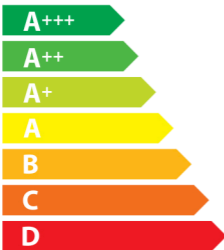

FCMY120CWHGAAH

**A+**

**42**

kWh/annum

**A**BCDEFG

ABC**D** EFG

ABCD**E** FG

**60** dB