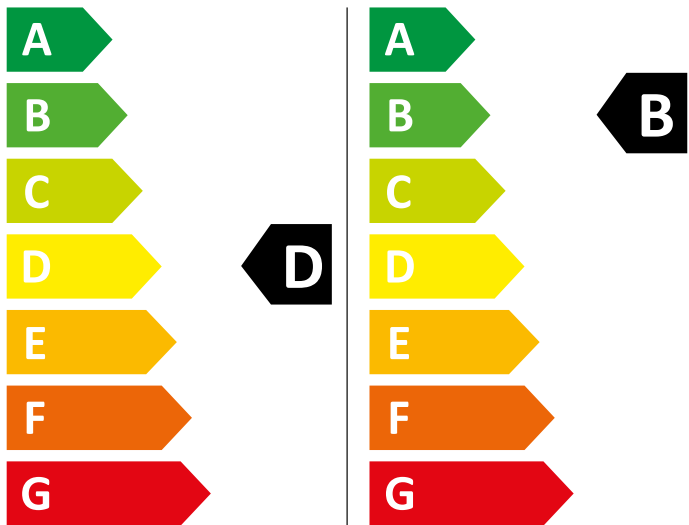

ENERG

WHIRLPOOL

BI WDWG 961485 EU

307 kWh/100

56 kWh/100

6,0 kg

9,0 kg

65 L